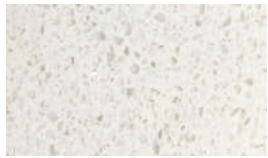

select RANGE

SLAB SIZE: 3200mmx1600mm

White Glitter 20/30mm

Avalanche 20/30mm

Glacier 20/30mm

Platine 20/30mm

Argente 20/30mm

Black Glitter 20/30mm

Grey Glitter 20/30mm

Concrete 20/30mm

New Frost 20/30mm

White Minerale 20/30mm

Venato Grey 20/30mm

Bianco Antico 20/30mm

Select White 20/30mm

PREMIUM RANGE