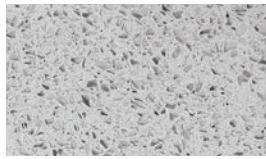

select RANGE

SLAB SIZE: 3200mmx1600mm

White Glitter 20/30mm

Avalanche 20/30mm

Glacier 20/30mm

Platine 20/30mm

Argente 20/30mm

Black Glitter 20/30mm

Grey Glitter 20/30mm

Concrete 20/30mm

New Frost 20/30mm

White Minerale 20/30mm

Venato Grey 20/30mm

Bianco Antico 20/30mm

Select White 20/30mm

PREMIUM RANGE

H: Honed Finish SLAB SIZE: 3200mmx1600mm

Bianco Carrara 20mm

Beton Blanc H 20mm

Beton Naturel H 20mm

Beton Gris H 20mm

Blanc Pearl 20mm

Cashmere White 20mm

Cashmere Grey 20mm